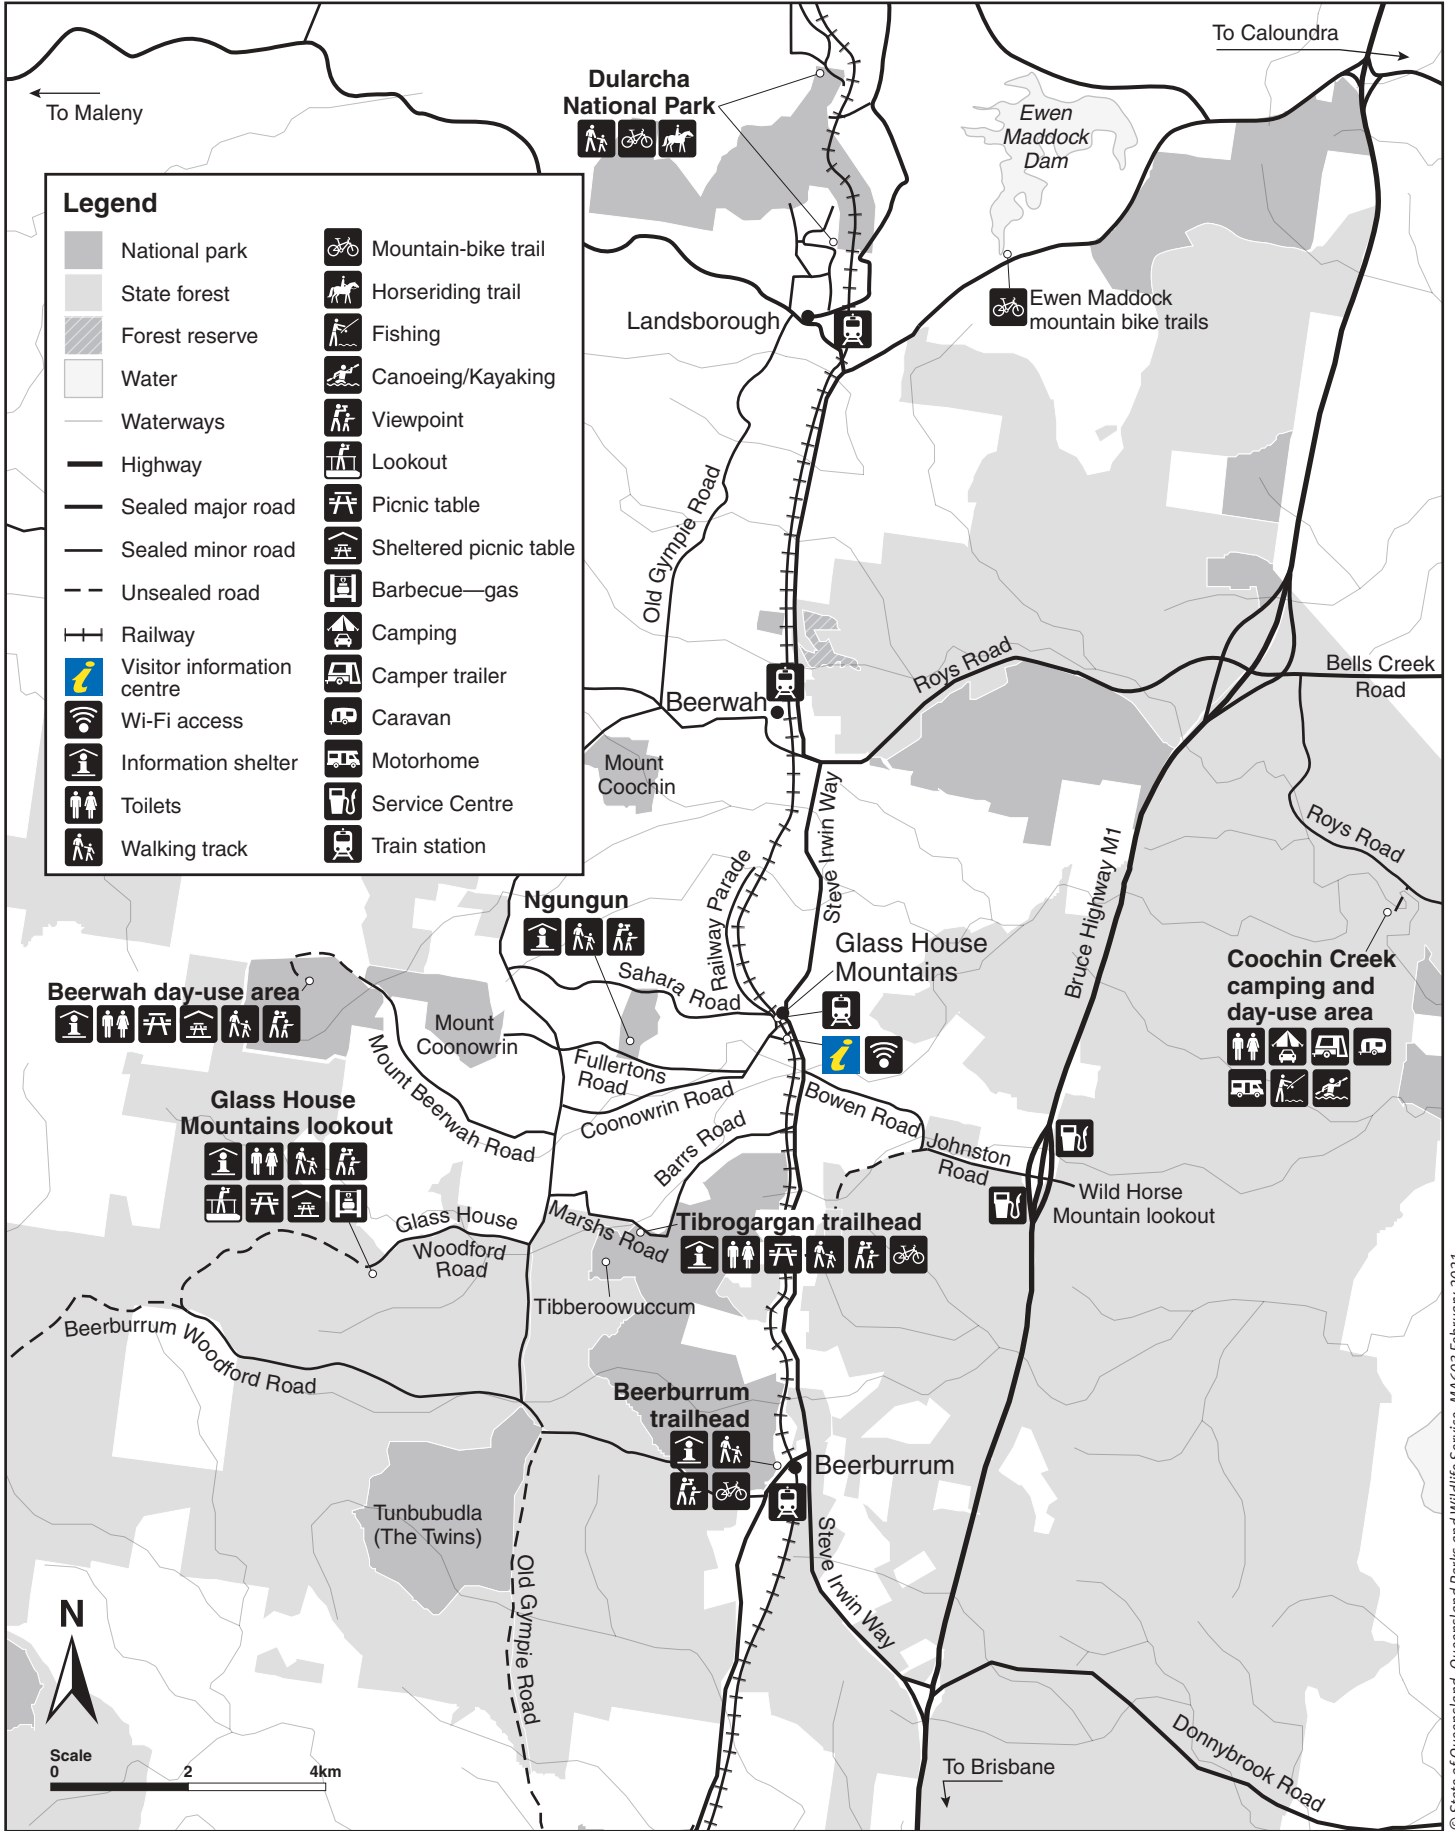

Glass House Mountains and surrounds map

© State of Queensland. Queensland Parks and Wildlife Service. MA603 February 2021