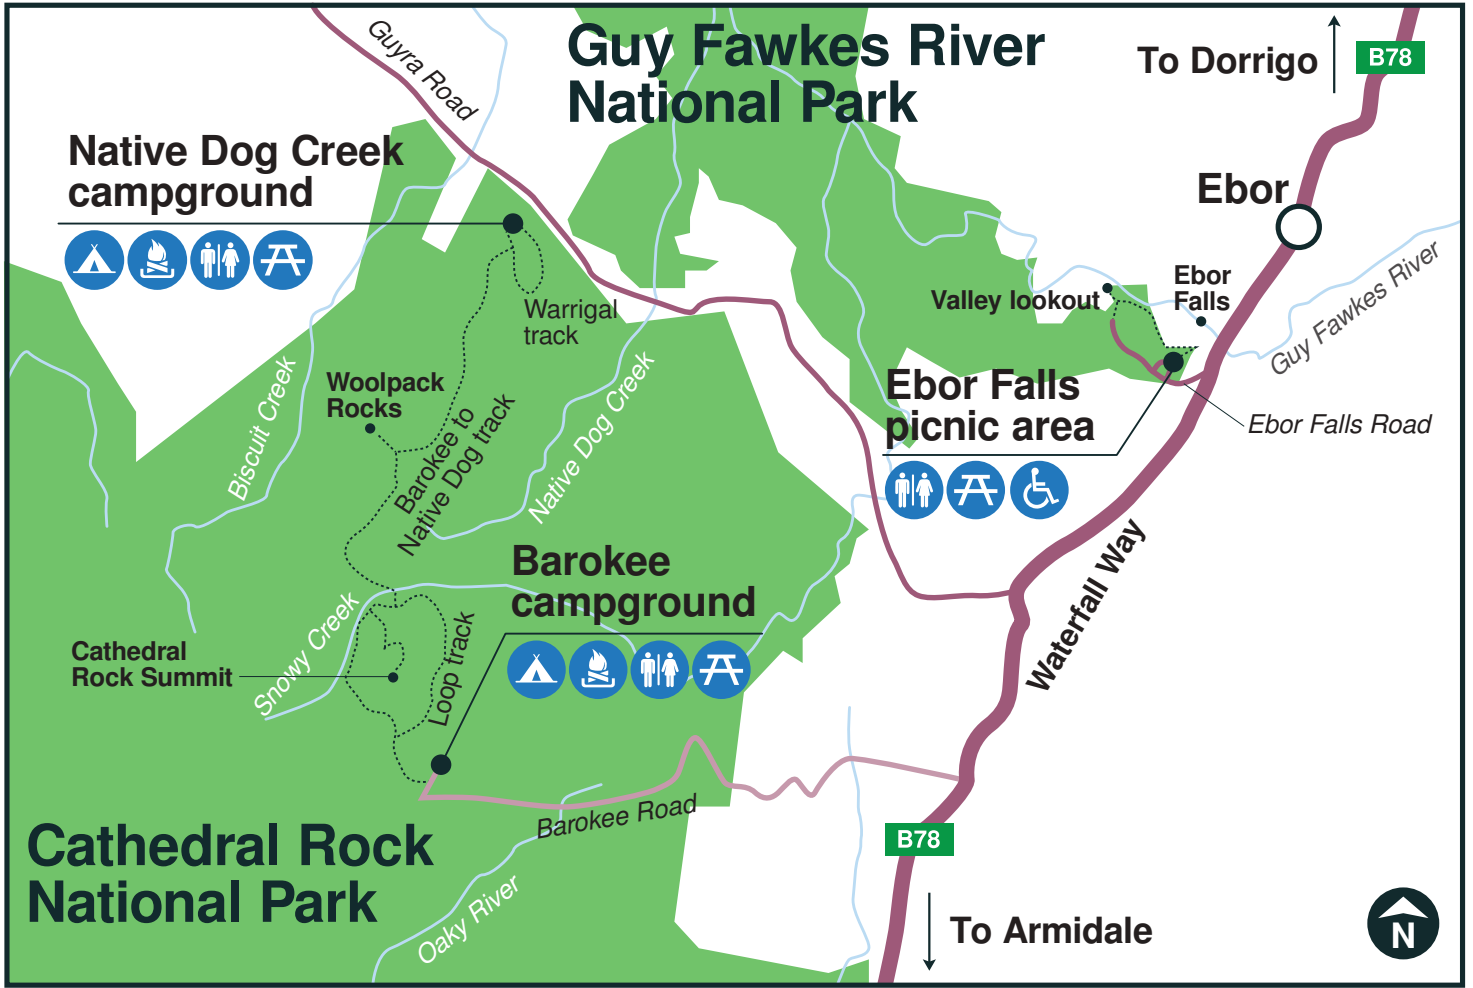

Cathedral Rock National Park & Guy Fawkes River National Park

- | | | | | | |
|---------------|---------------|-------------|-----------------|---------------------|---------------|
| Sealed road | Walking track | Toilets | Camping area | Wheelchair access | Bins provided |
| Unsealed road | Waterway | Picnic area | Fires permitted | Information station | Accommodation |